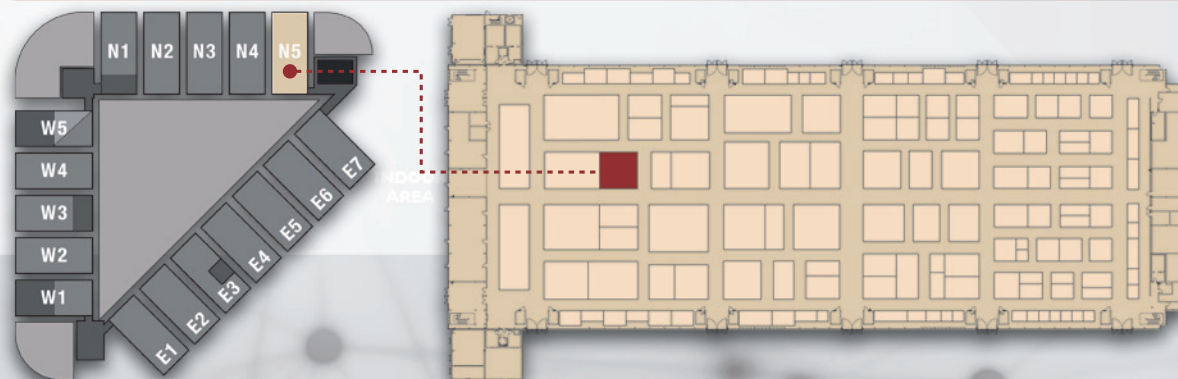

BAUMA CHINA 2020

International Trade Fair for Construction Machinery,
Building Material Machines, Mining Machines and Construction Vehicles,
Shanghai, China

November 24-27, 2020

Visit us:
Hall N5 - Stand 518

A member of